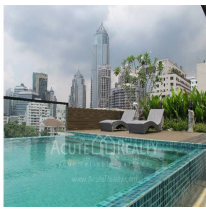

SOCIO Ruamrudee

C-561112-02
Ruamrudee
1 br, 1 bth, 51 Sq.m.
Sale: **5,500,000 baht**
BTS Phloen Chit

[more detail..](#)